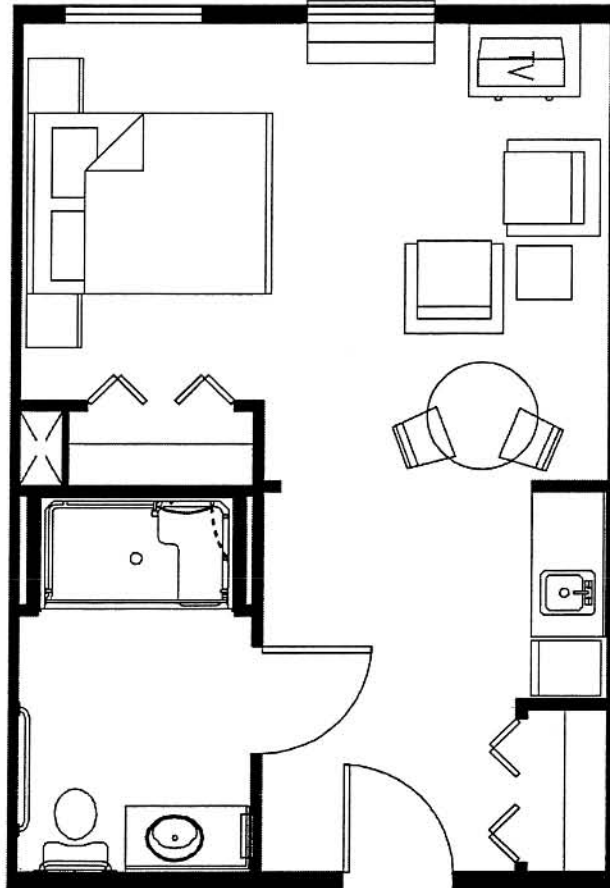

Studio Unit 1B

405 square feet*

* Building plans, are subject to change.

Square footage is based on design documents and may vary based on actual built conditions.