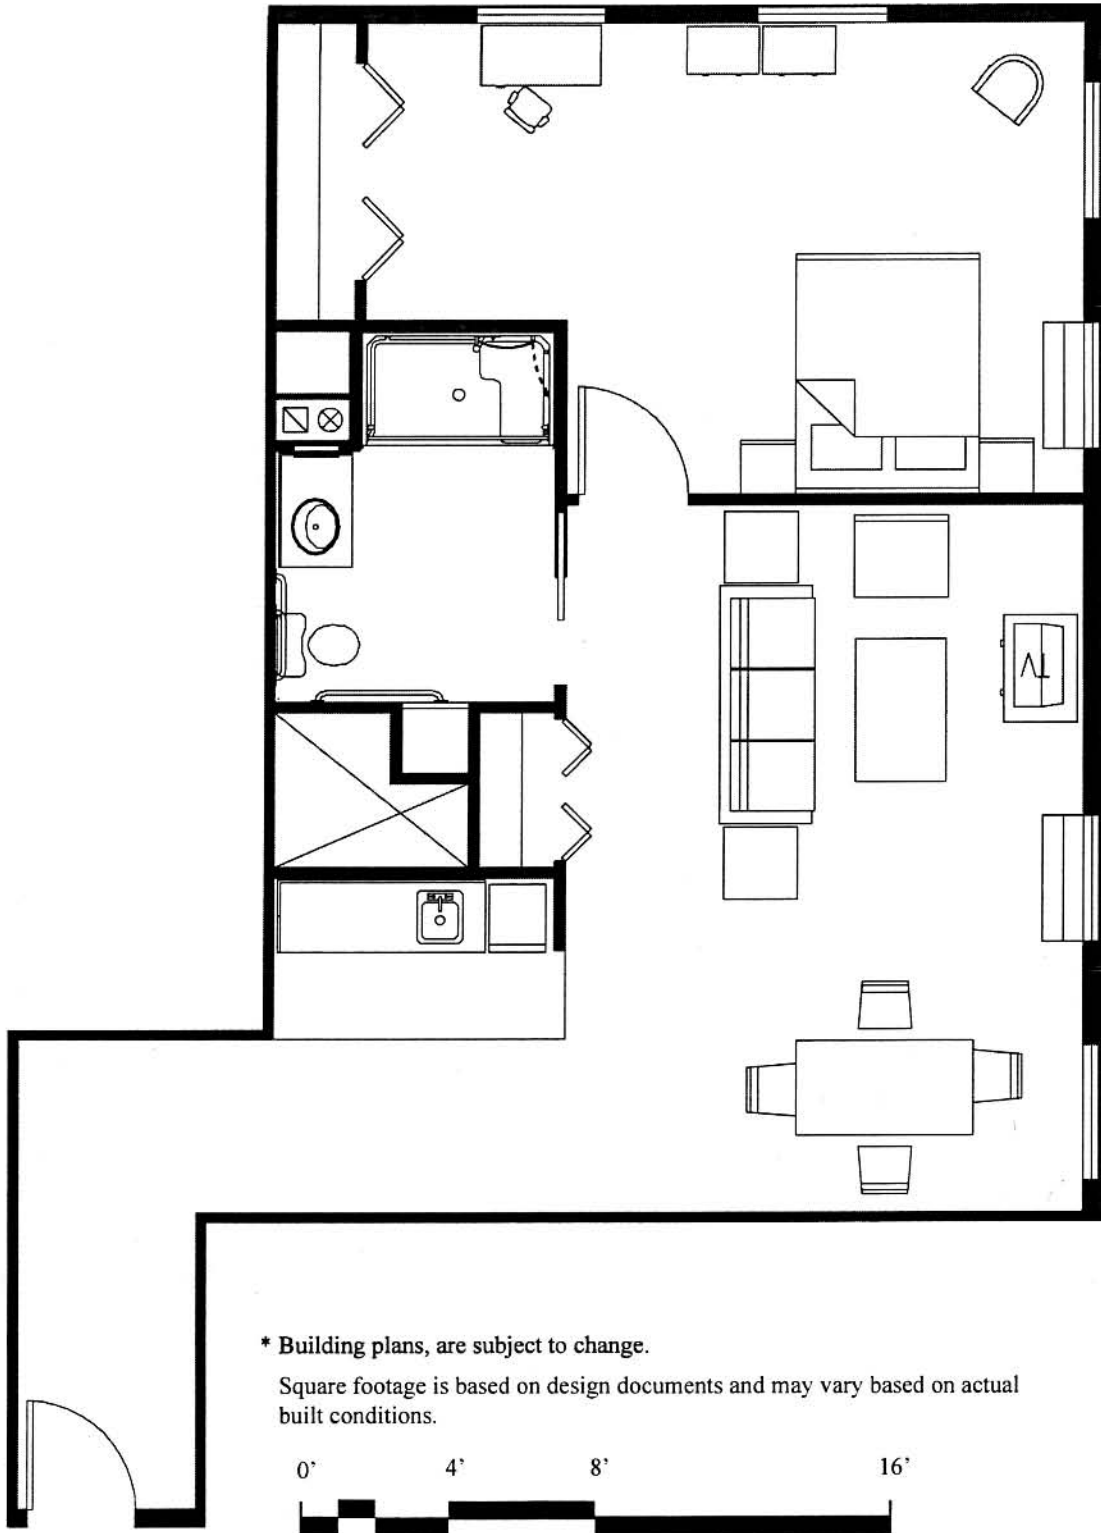

# 1 Bedroom Unit 1B

831 square feet\*

\* Building plans, are subject to change.

Square footage is based on design documents and may vary based on actual built conditions.